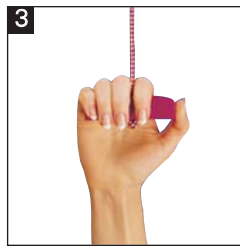

safety & security devices.

1. Auto-Force. This feature constantly monitors the garage door system and adjusts forces to temperature fluctuations, floor height, and door track movement. **2. Protector System® Photo Eyes.** Projects an invisible beam across the door opening. If any object breaks the light beam while closing, the door will stop and reverse direction to full open position. **3. Manual Release Handle.** In a power failure, this handle releases the garage door for manual operation.

The in-vehicle universal remote control. See your automobile dealer for availability.

Enhanced Range feature allows you to open & close your garage door from greater distances.